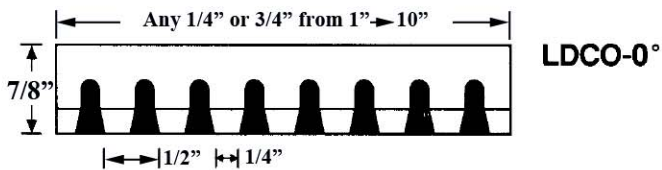

LINEAR BAR GRILLES

LINEAR BAR DIFFUSERS

MODELS: LDCO

SUSTAINABLE EXTRUDED ALUMINUM

Dimensions are in inches (mm)

MODEL:

LDCO

LDCO

Bar Grille Core

DESCRIPTION:

- The model LDCO may be used as a sill grille in existing or new construction. The unit is constructed entirely of 6063 extruded aluminum alloy and available in clear anodized or a variety of high performance painted finishes. The product is designed to have contractor furnished trim cover the perimeter of the opening.