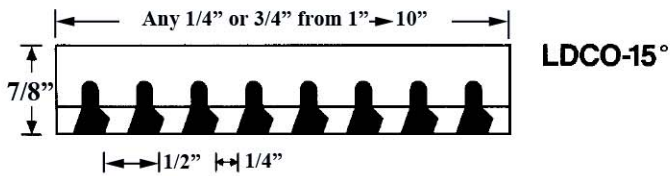

LINEAR BAR GRILLES

LINEAR BAR DIFFUSERS

MODELS: LDCO

SUSTAINABLE EXTRUDED ALUMINUM

Dimensions are in inches (mm)

MODEL:

LDCO

LDCO

Bar Grille Core

DESCRIPTION:

- The model LDCO may be used as a sill grille in existing or new construction. The unit is constructed entirely of 6063 extruded aluminum alloy and available in clear anodized or a variety of high performance painted finishes. The product is designed to have contractor furnished trim cover the perimeter of the opening.