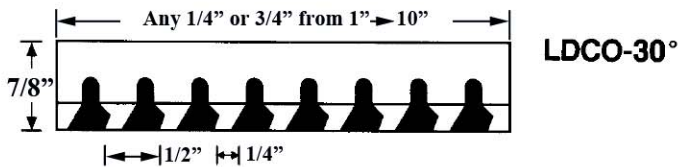

LINEAR BAR GRILLES

LINEAR BAR DIFFUSERS

MODELS: LDCO

SUSTAINABLE EXTRUDED ALUMINUM

Dimensions are in inches (mm)

MODEL:

LDCO

LDCO

Bar Grille Core

DESCRIPTION:

- The model LDCO may be used as a sill grille in existing or new construction. The unit is constructed entirely of 6063 extruded aluminum alloy and available in clear anodized or a variety of high performance painted finishes. The product is designed to have contractor furnished trim cover the perimeter of the opening.